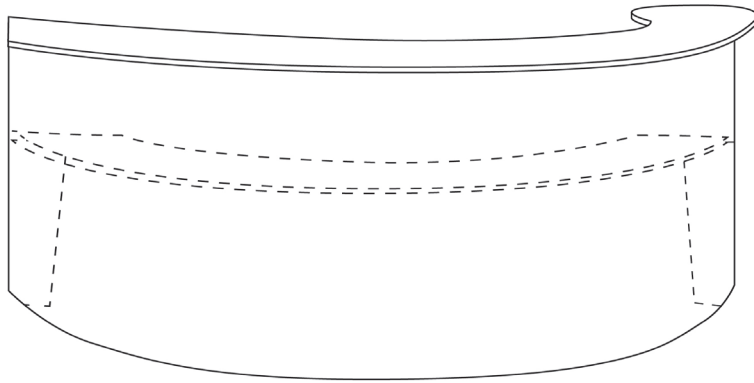

Blade

BLADE COUNTER. COUNTER FOR INDOOR OR OUTDOOR USE

Dimensions (approx.)

Length 260 to 370 cm aprox.

Width 80 to 100 cm

Height 110 cm

Custom measurements can also be made.

Weight

150kg

Content

1 Blade Counter

Materials

Fiberglass and Balsa Wood

Warranty

2 years

Counter with a modern design, made from materials recovered from the lower part of wind turbine blades.