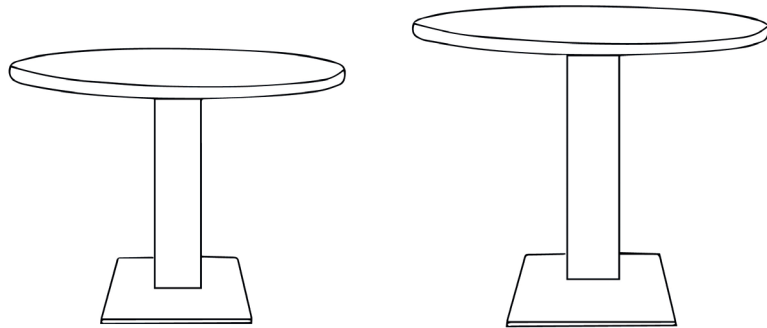

Solaris

SOLARIS. INDOOR AND OUTDOOR TABLE

Functional office desk with
wood from inside the wind
blade.

Dimensions (approx.)

Diameter 90 cm
Height 80 to 110 cm
Custom measurements can
also be made.

Weight

40 kg

Resistance

70kg/m²

Content

1 Solaris Table

Materials

Fiberglass and Balsa Wood

Warranty

2 años