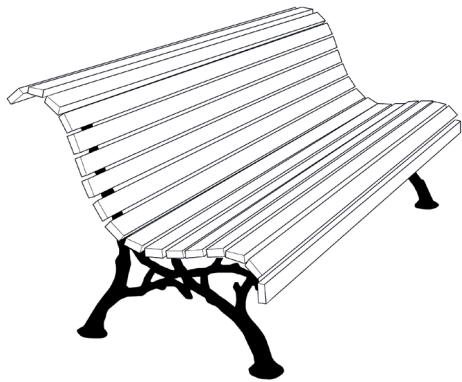

## DIALOGUE. INDOOR AND OUTDOOR BENCH

**Dimensions (approx.)**  
Length 80 to 220 cm  
Width 6 to 12 cm  
Height 3 cm  
Custom measurements can also be made.

**Weight**  
95 to 150kg

**Resistance**  
400kg/m<sup>2</sup>

**Content**  
1 Dialogue Bench

**Materials**  
Fiberglass

**Warranty**  
2 years

Fiberglass plates from the inside of the wind blade for mounting the bench.

REF: BA 0001

- White
- Black
- Wood Effect
- Stone Effect
- Customized