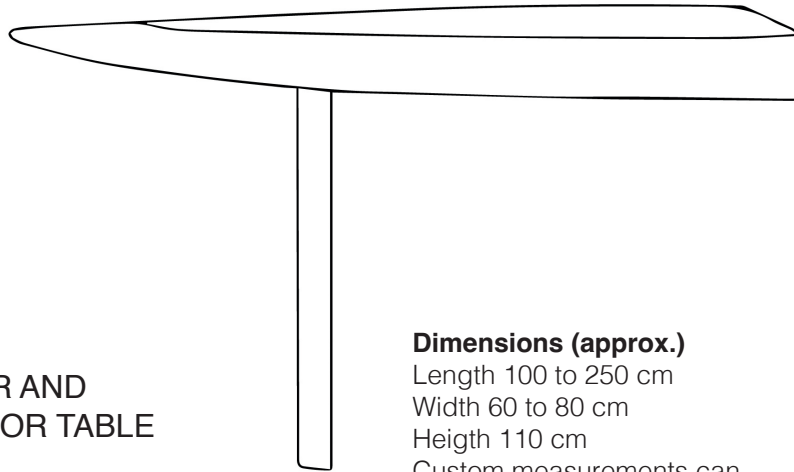

# Bar

## BAR. INDOOR AND OUTDOOR TABLE

### Dimensions (approx.)

Length 100 to 250 cm  
Width 60 to 80 cm  
Height 110 cm  
Custom measurements can also be made.

### Weight

90 kg