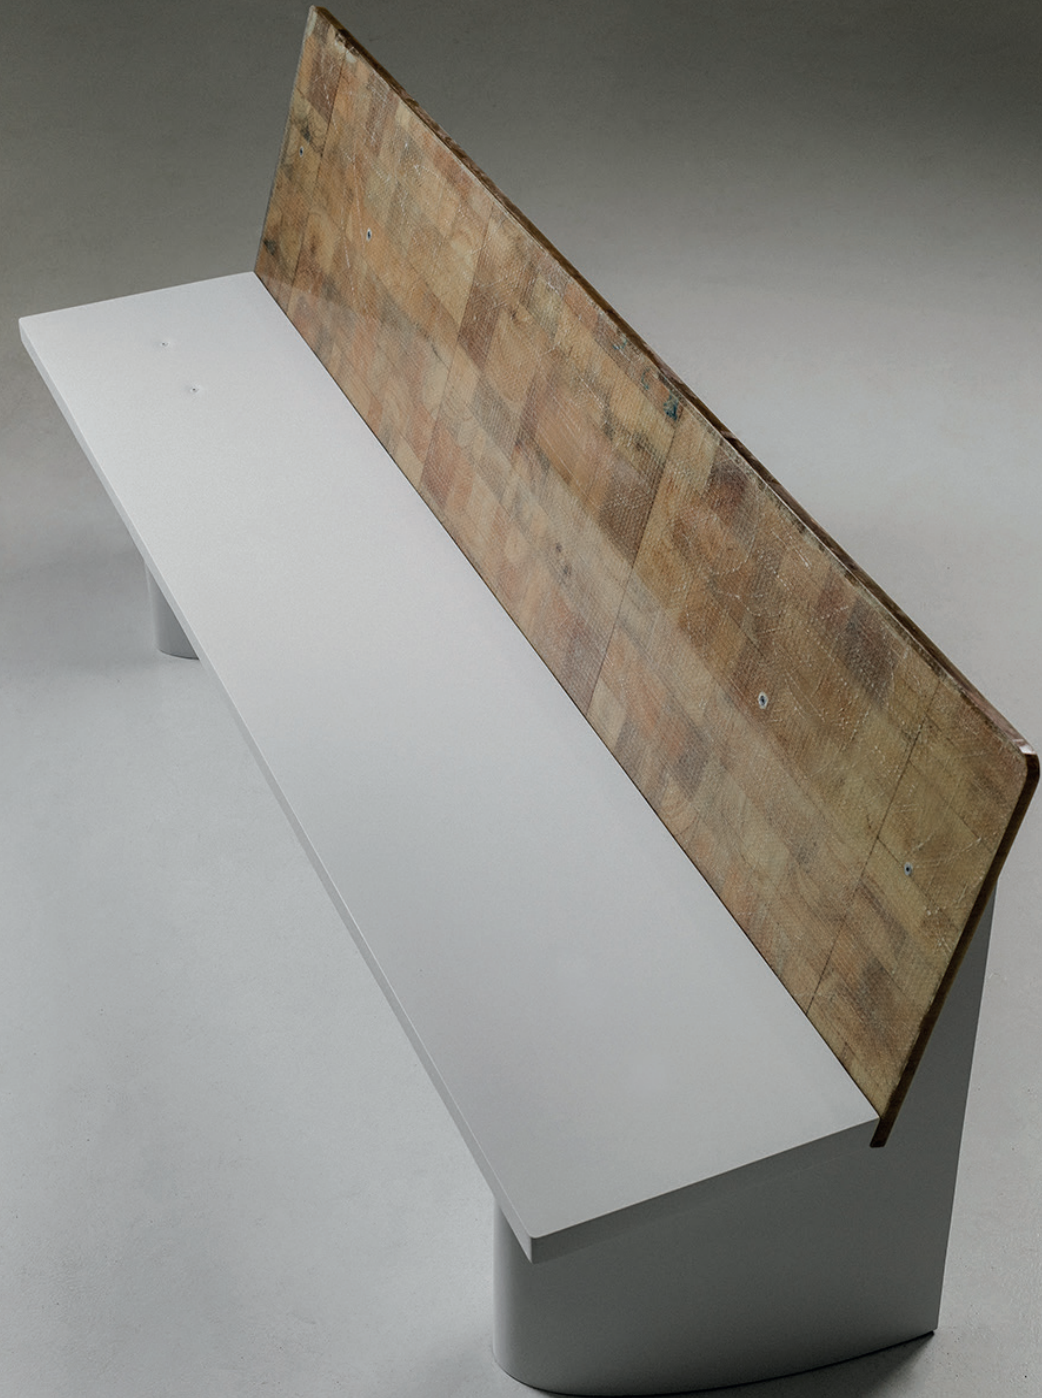

Natura

NATURA. INDOOR AND OUTDOOR BENCH

Dimensions (approx.)

Length 150 to 220 cm

Width 60 cm

Height 98 cm

Custom measurements can
also be made.

Weight

40 to 45kg

Resistance

400kg/m²

Content

1 Natura Bench

Materials

Fiberglass and Balsa Wood

Warranty

2 years

Functional bench made with
materials recovered from the
central part of the blade.

REF: BA 0003

White

Black

Wood
Effect

Stone
Effect

Customized