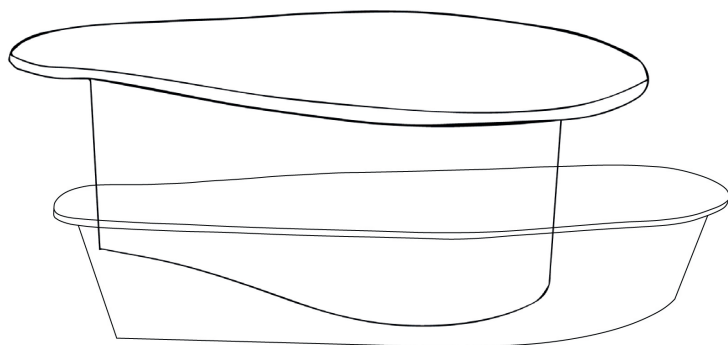

Lágrima Set

LÁGRIMA SET.
TABLE WITH 2 BENCHES
FOR INTERIOR AND
EXTERIOR

Dimensions (approx.)

Length 220 to 270 cm
Width 85 to 150 cm
Height 80 cm
Custom measurements can
also be made.

Weight

200kg

Resistance

400kg/m²

Content

1 Lágrima Table / 2 Lágrima Benches

Materials

Fiberglass

Warranty

2 years

Set of table and two benches of modern design, made with materials recovered from the central part of the wind blade. It can be installed both indoors and outdoors.