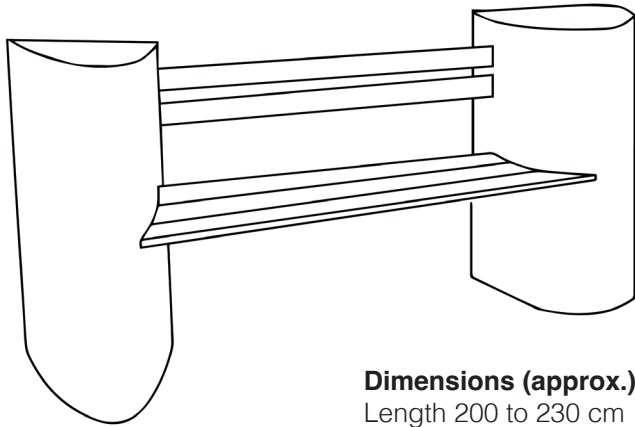

Goyo Pro

GOYO PRO. INDOOR AND OUTDOOR BENCH

Dimensions (approx.)

Length 200 to 230 cm

Width 60 to 70 cm

Height 80 cm

Custom measurements can also be made.

Weight

40kg

Resistance

400kg/m²

Content

1 Goyo Pro Bench

Materials

Fiberglass

Warranty