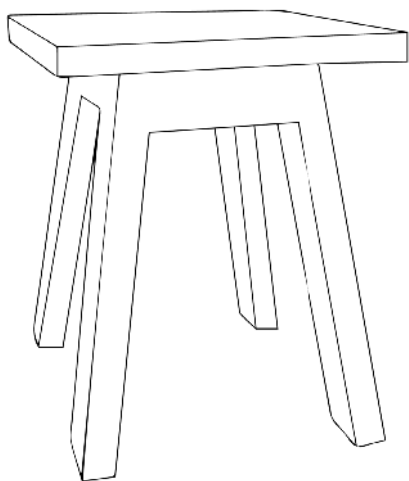

PRISMA. INDOOR AND OUTDOOR STOOL.

Dimensions

Length 35 cm

Width 35 cm

Height 48 cm

Weight

15kg

Resistance