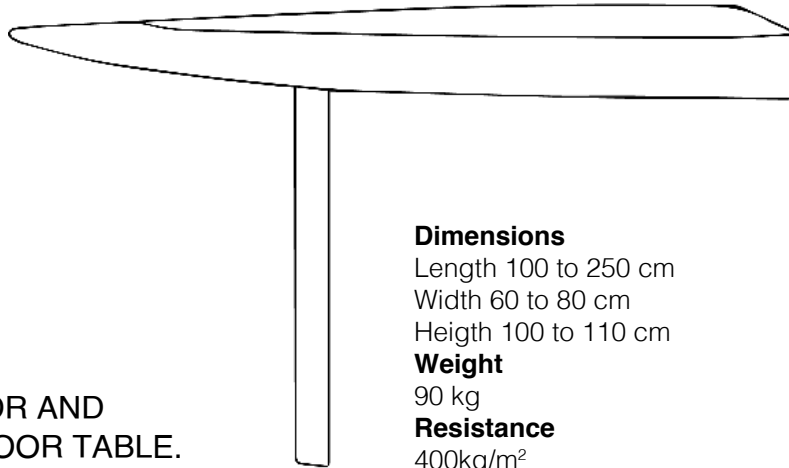

Dimensions

Length 180 to 350 cm

Width 70 to 80 cm

Height 80 cm

Weight

70 to 90 kg

Resistance

400kg/m²

BAR.
INDOOR AND
OUTDOOR TABLE.

Dimensions

Length 100 to 250 cm

Width 60 to 80 cm

Height 100 to 110 cm

Weight

90 kg

Resistance