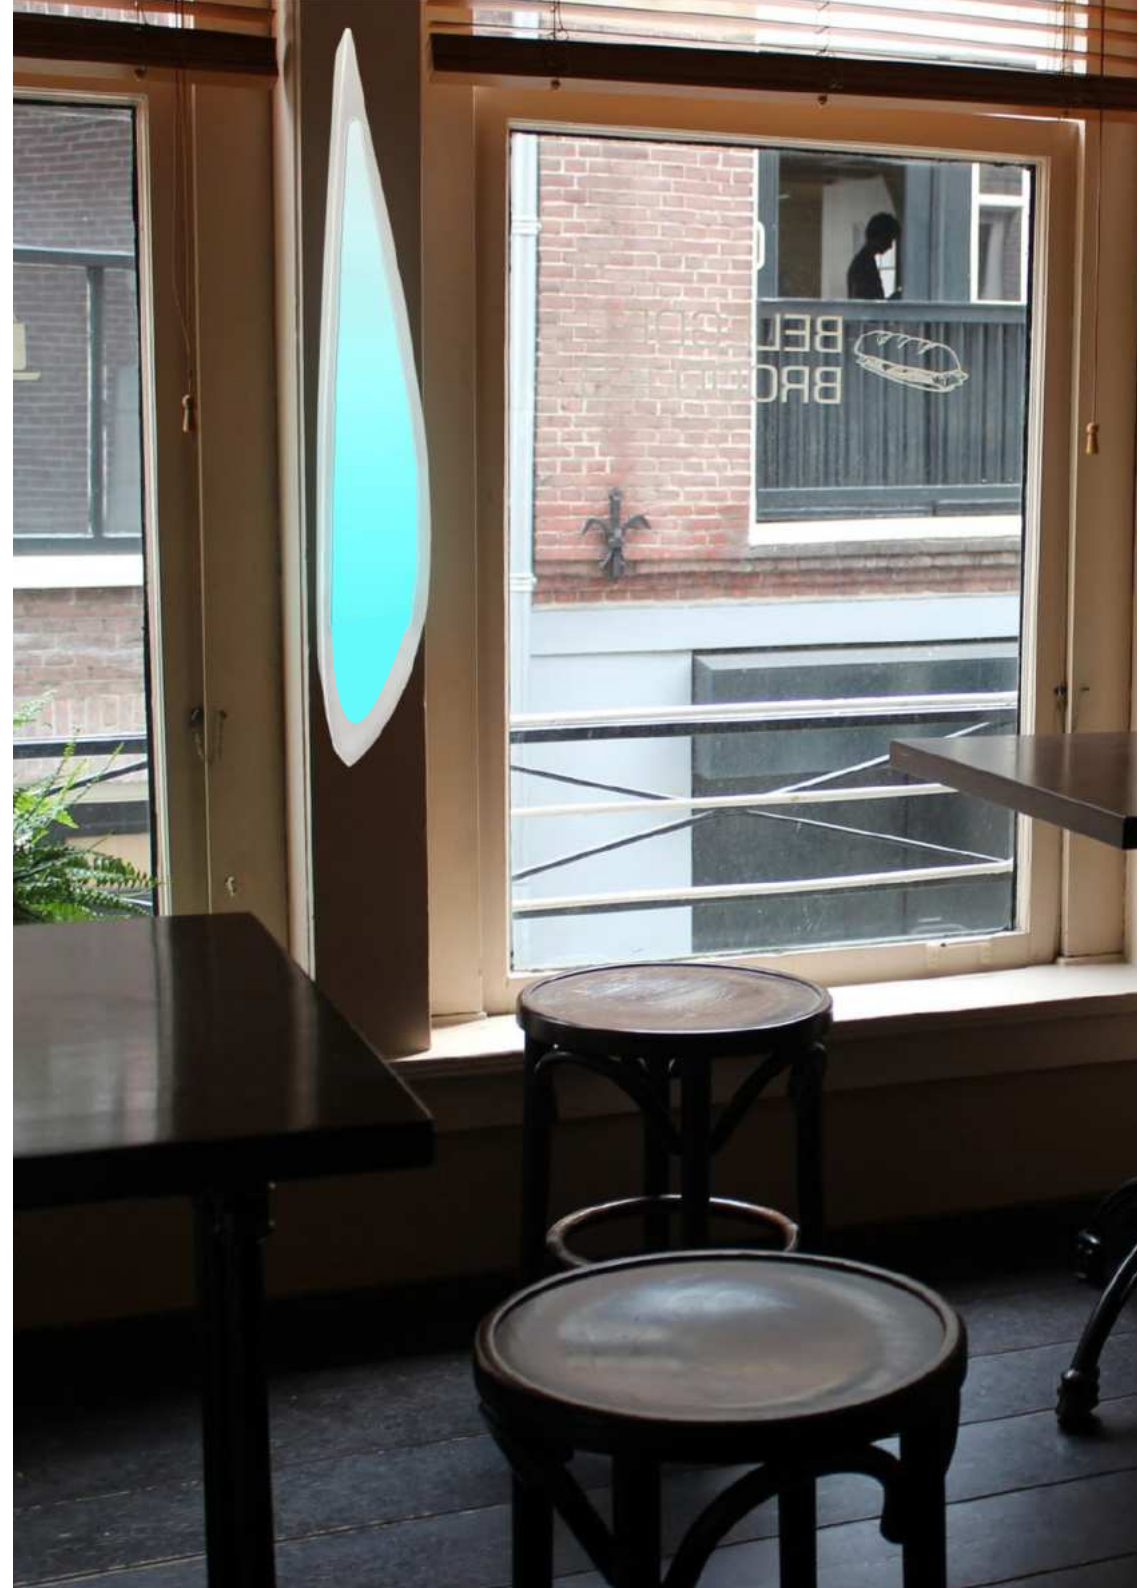

PRICES (request by email)

Aletair Wall 100 to 120 cm

Aletair Wall 121 to 160 cm