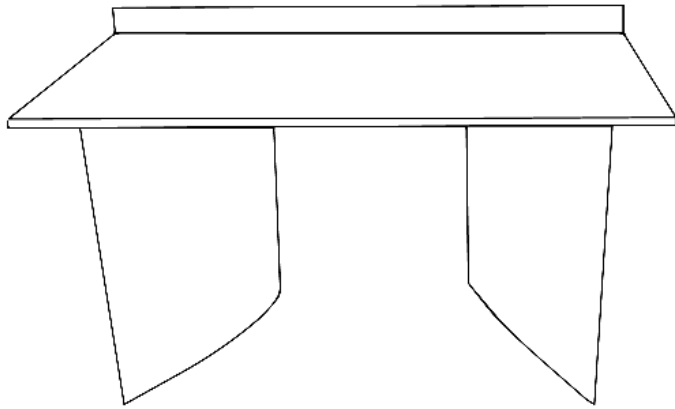

Musa

MUSA. INDOOR TABLE.

Dimensions

Length 150 to 200 cm

Width 80 cm

Height 85 cm

Weight

30 kg

Content

1 Musa Table

Materials

Fiberglass and Balsa Wood

Warranty

2 years

Functional office desk
with wooden from
inside the wind blade.

PRICE (request by email)

Musa - 150 to 200 cm