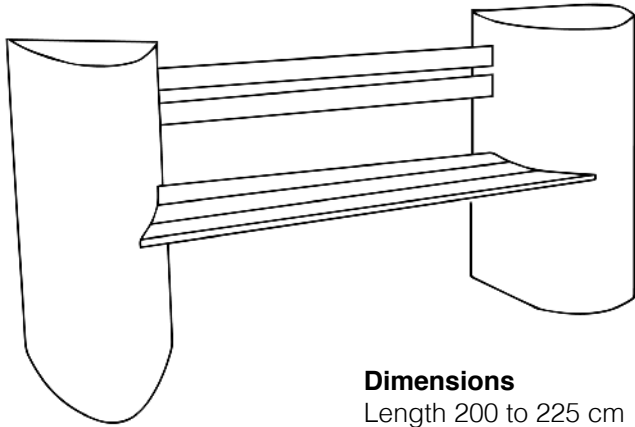

Black

Wood
Effect

Stone
Effect

Customized

Goyo Pro

GOYO PRO.
INDOOR AND
OUTDOOR BENCH.

Dimensions

Length 200 to 225 cm

Width 50 cm

Height 95 cm

Weight

70kg

Resistance

400kg/m²

Content

1 Goyo Pro Bench

Length 210 to 240 cm

Width 60 cm

Height 98 cm

Weight

40 to 45kg

Resistance

400kg/m²

Content