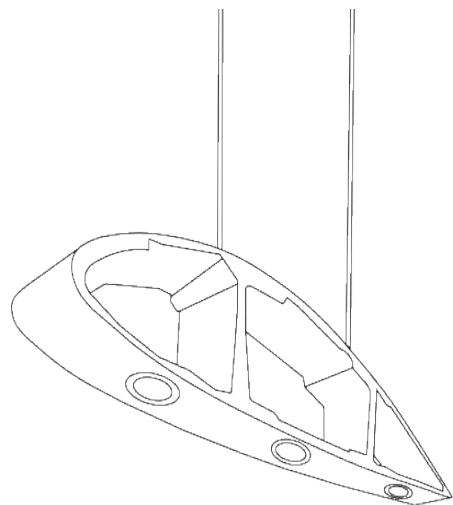

PRICES (request by email)

Aletair Wall 100 to 120 cm

Aletair Wall 121 to 160 cm

Apolo

APOLO.
INDOOR LAMP.

Dimensions

Length 100 to 130 cm

Width 10 to 15 cm