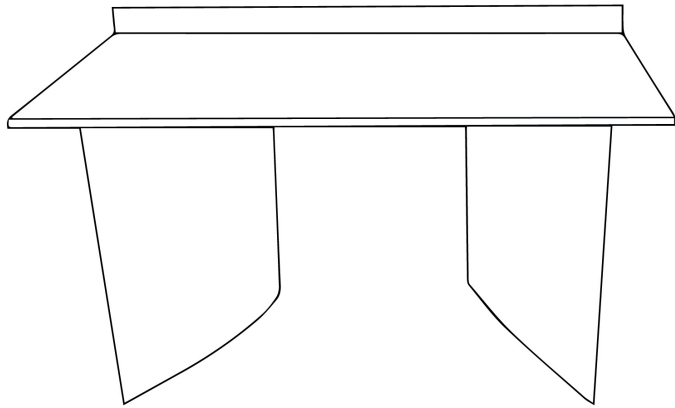

## MUSA. INDOOR TABLE

### Dimensions (approx.)

Length 160 to 220 cm

Width 80 cm

Height 75 to 80 cm

Custom measurements can also be made.