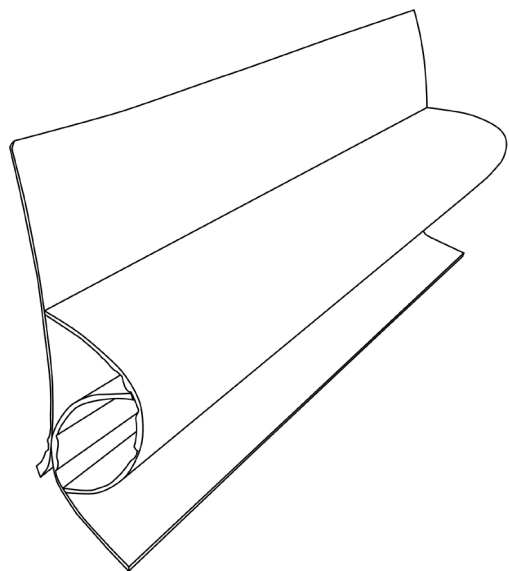

Curvi

CURVI. INDOOR AND OUTDOOR USE

Dimensions (approx.)

Length 200 cm
Width 45 cm
Height 82 cm
Custom measurements can
also be made.

Weight

60 to 75 kg

Resistance

400kg/m²